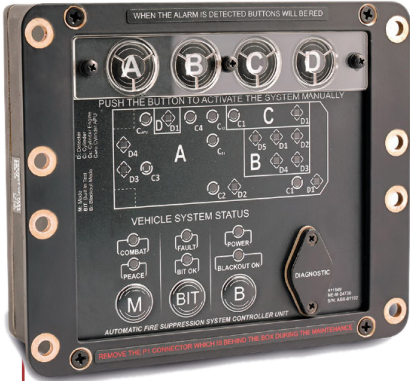

AUTOMATIC FIRE EXTINGUISHING SYSTEMS

ARESFSS IV CONTROL

Manual Body Activation
Manual Tires Activation
Manual Engine Activation
Manual Crew Activation
Blackout Mode
Built In Test Equipment(BIT)
Combat / Peace Mode Selection
Log Recording Feature