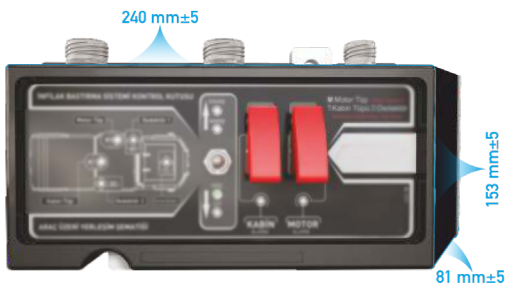

AUTOMATIC FIRE EXTINGUISHING SYSTEMS

AREFSS II+ CONTROL UNIT

Manual Body Activation
Manual Tires Activation
Manual Engine Activation
Manual Crew Activation
Blackout Mode
Built In Test Equipment(BIT)
Combat / Peace Mode Selection